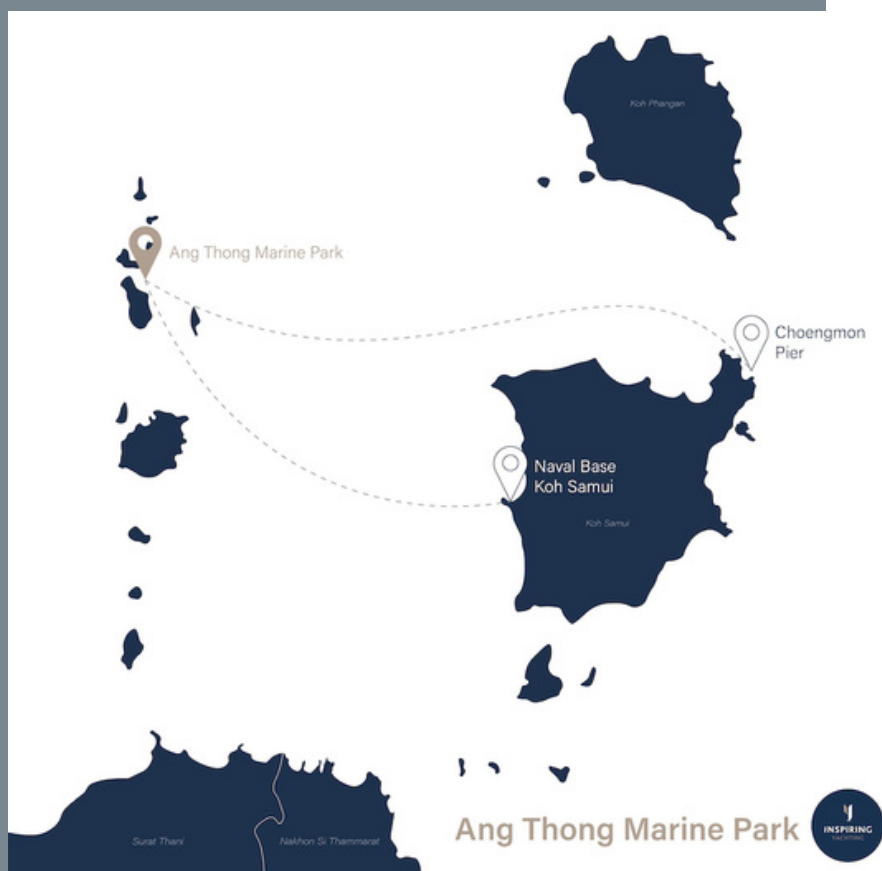

Sailing duration

Ang Thong Marine Park

Trip Program

All programs commence in the morning or afternoon, with the exception of overnight programs, which can be customized to suit the preferences of our customers

Route

Typically, most programs allow for the selection of only one island, while certain programs may offer the option to choose multiple islands

Conclutions

Sailing catamaran 2 hours - 3 hours

Speedboat 1 hour