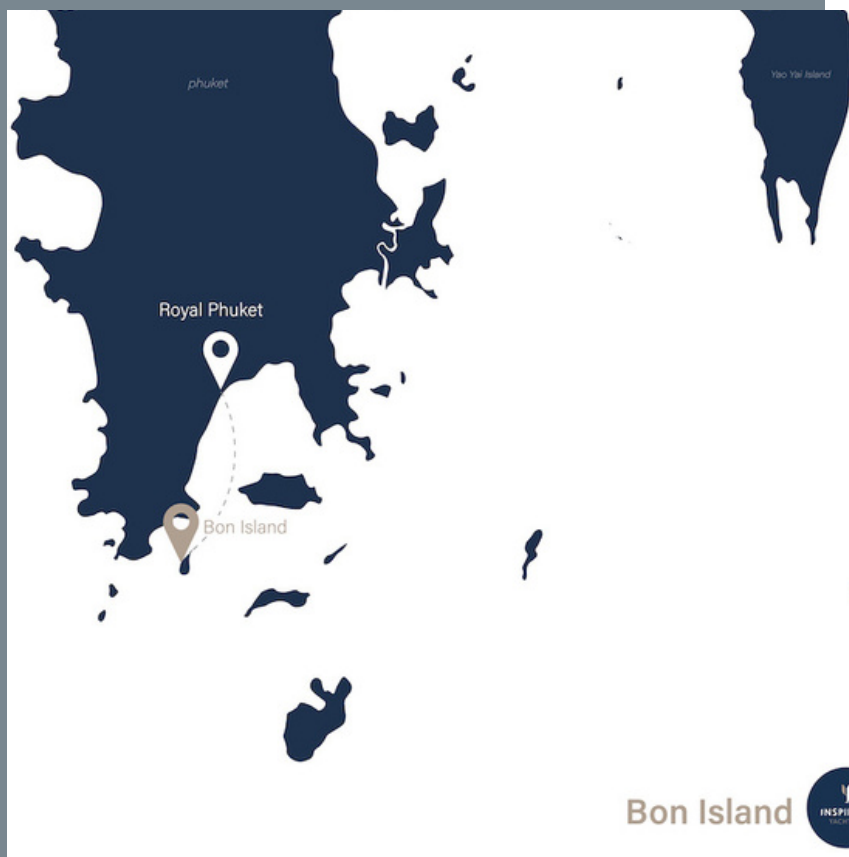

Sailing duration

Bon Island

Trip Program

All programs commence in the morning or afternoon, with the exception of overnight programs, which can be customized to suit the preferences of our customers

Includes

Each program is inclusive of essential amenities, including life jackets, snorkeling gear, insurance coverage, and crew services

Activities

The range of activities provided within this function may not encompass all island activities. Please note that for certain islands, separate entrance fees may be applicable and activities

Route

Typically, most programs allow for the selection of only one island, while certain programs may offer the option to choose multiple islands

Conclusions

Sailing Catamaran 30 minutes