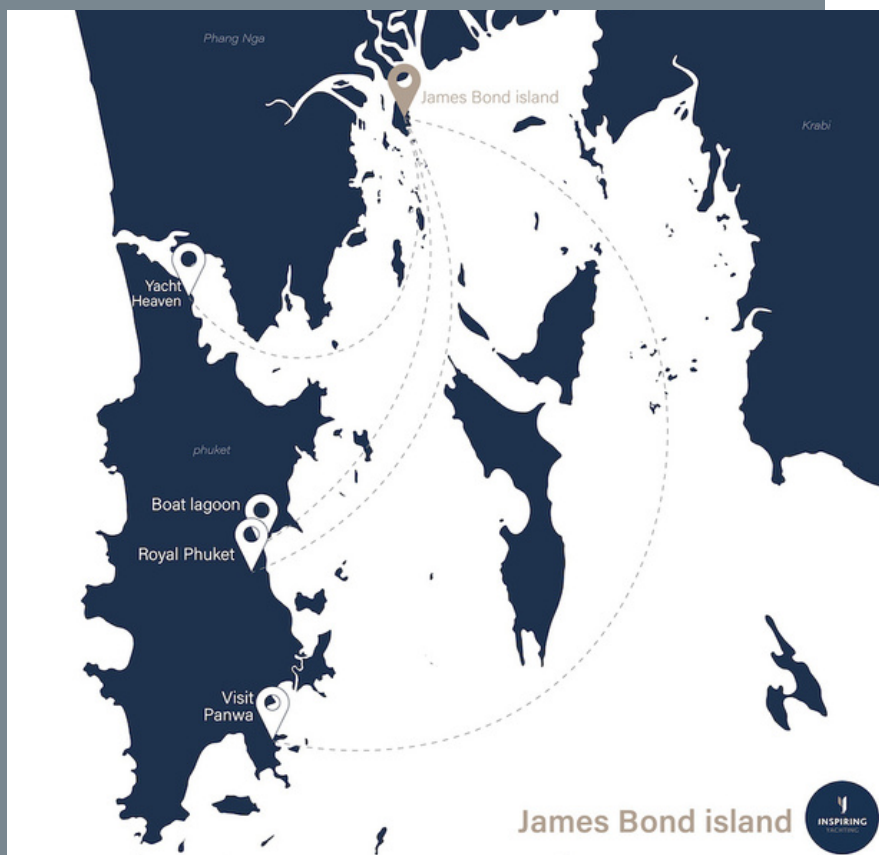

Sailing duration James Bond Island

Trip Program

All programs commence in the morning or afternoon, with the exception of overnight programs, which can be customized to suit the preferences of our customers

Route

Typically, most programs allow for the selection of only one island, while certain programs may offer the option to choose multiple islands

Conclusions

Sailing Catamaran 2 hours - 3 hours

Speedboat 1 hours - 2 hours

Yacht 30 minutes - 50 minutes