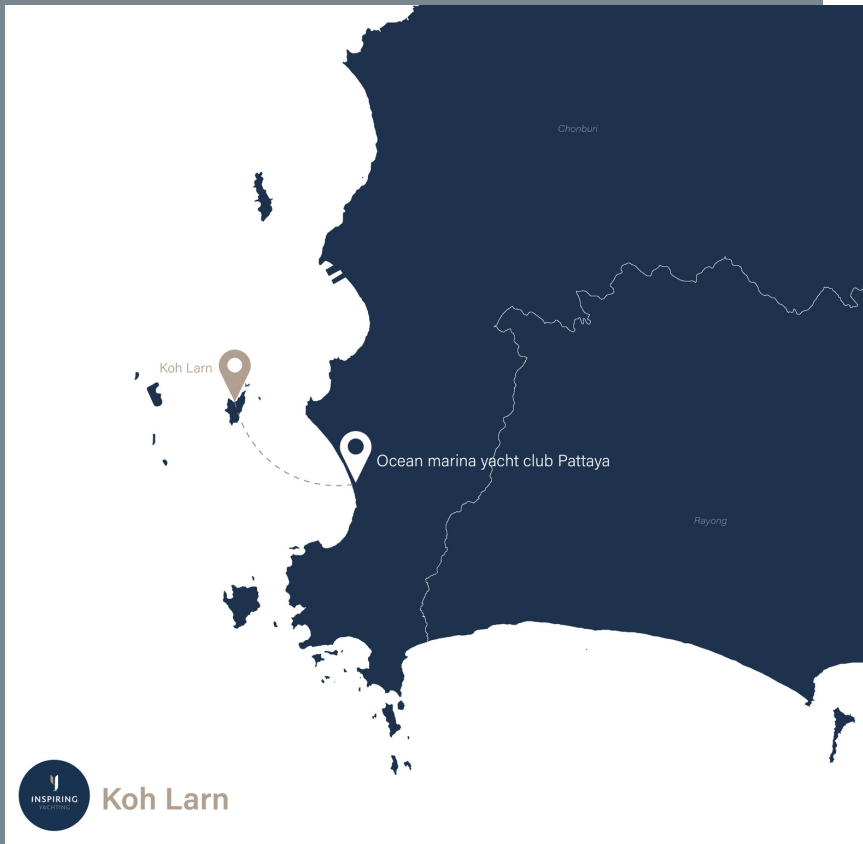

Sailing duration Koh Larn

Trip Program

All programs commence in the morning or afternoon, with the exception of overnight programs, which can be customized to suit the preferences of our customers

Includes

Route

Typically, most programs allow for the selection of only one island, while certain programs may offer the option to choose multiple islands

Conclusions

Sailing Catamaran 1 hour

Power catamaran 30 - 45 minutes

Speedboat 30 minutes