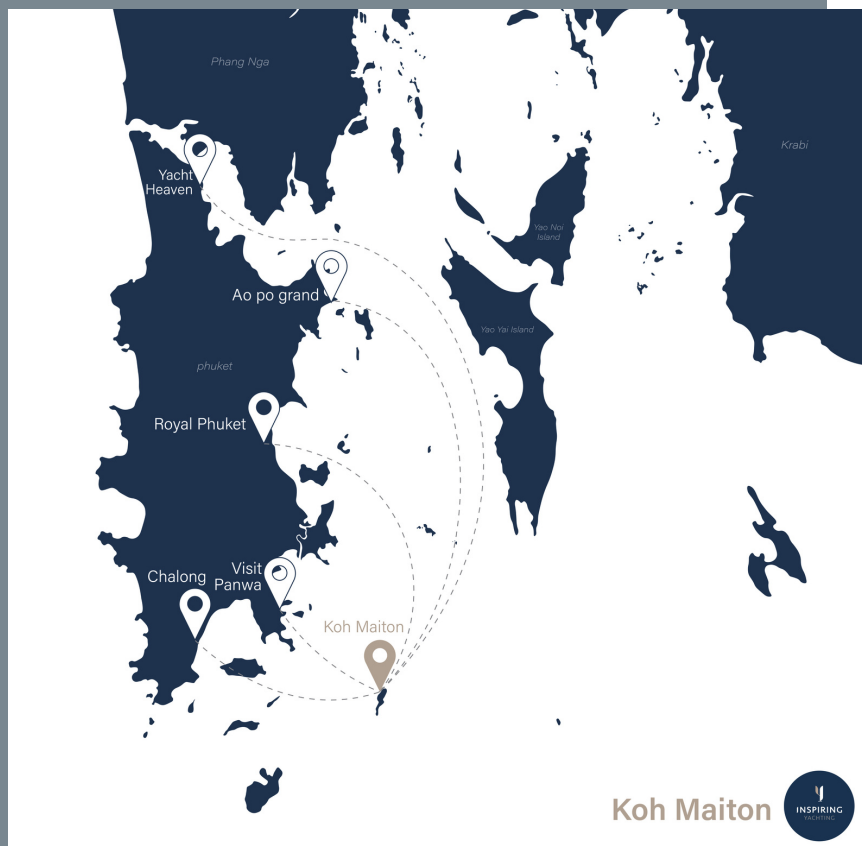

Sailing duration

Koh Maiton

Trip Program

All programs commence in the morning or afternoon, with the exception of overnight programs, which can be customized to suit the preferences of our customers

Includes

Route

Typically, most programs allow for the selection of only one island, while certain programs may offer the option to choose multiple islands

Conclusions

Sailing Catamaran 1 - 2 hours

Power Catamaran 45 minutes - 1 hour

Speedboat 15 - 45 minutes

Yacht 15 - 45 minutes