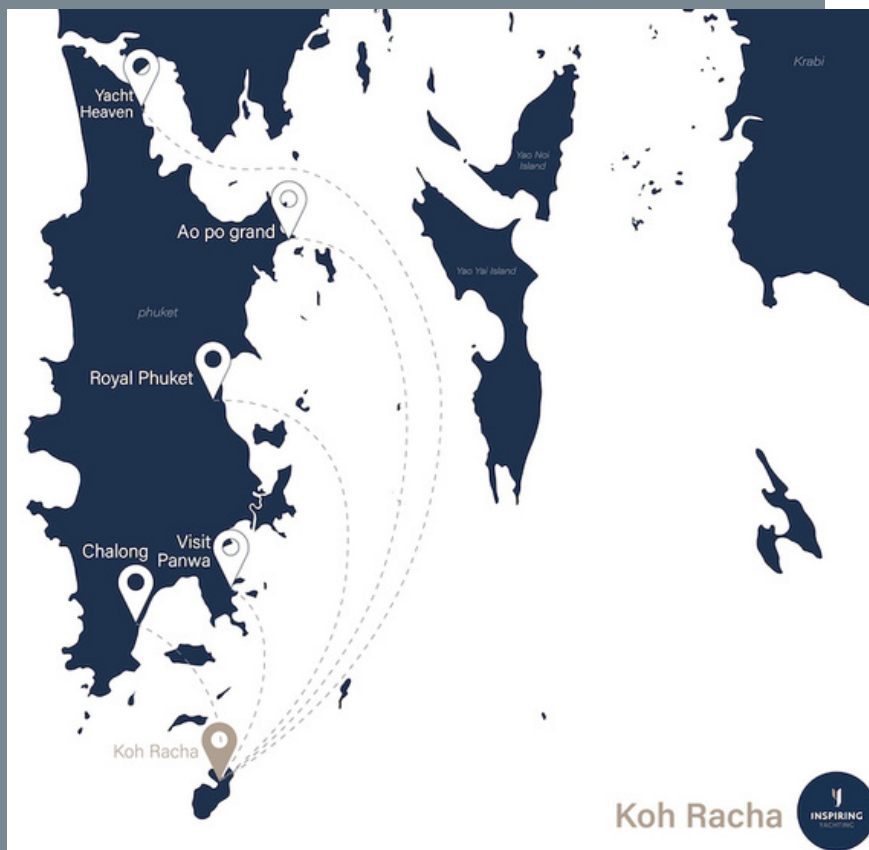

Sailing duration

Koh Racha

Trip Program

All programs commence in the morning or afternoon, with the exception of overnight programs, which can be customized to suit the preferences of our customers

Includes

Route

Typically, most programs allow for the selection of only one island, while certain programs may offer the option to choose multiple islands

Conclusions

- Sailing Catamaran 2 - 3 hours
- Power Catamaran 1 - 3 hours
- Speedboat 45 minutes - 2 Hours
- Yacht 40 minutes - 2hours
- Longtail boat 1 - 1.30 hours