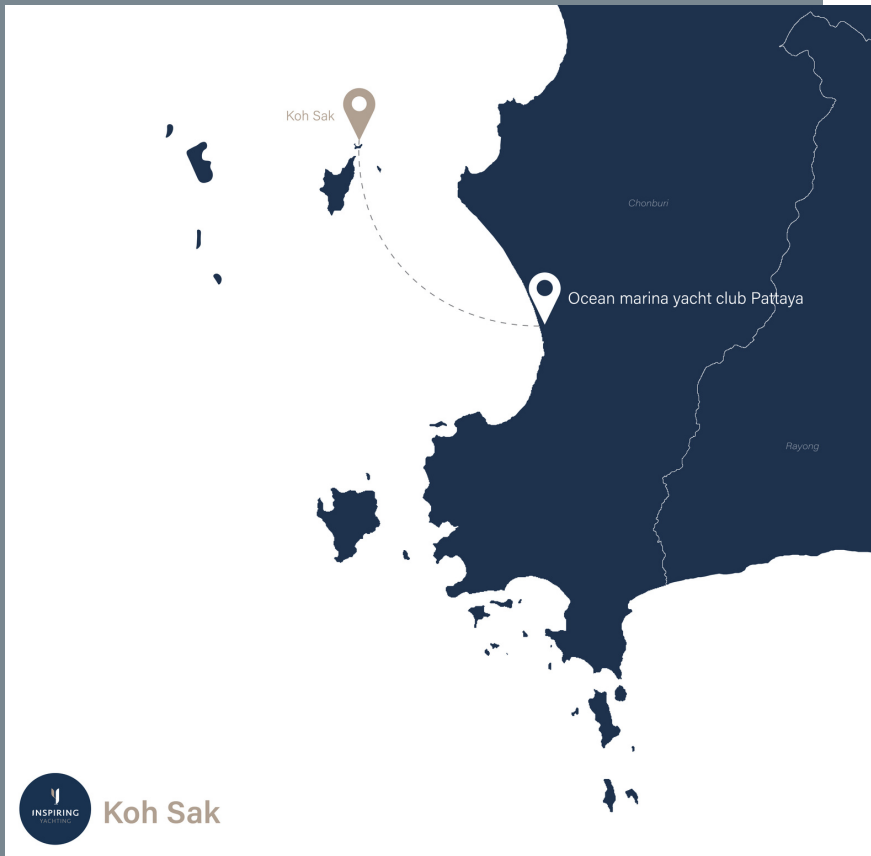

Sailing duration

Koh Sak

Trip Program

All programs commence in the morning or afternoon, with the exception of overnight programs, which can be customized to suit the preferences of our customers

Includes

Route

Typically, most programs allow for the selection of only one island, while certain programs may offer the option to choose multiple islands

Conclusions

Sailling Catamaran 1 hour

Power catamaran 30 - 45 minutes

Speedboat 30 minutes