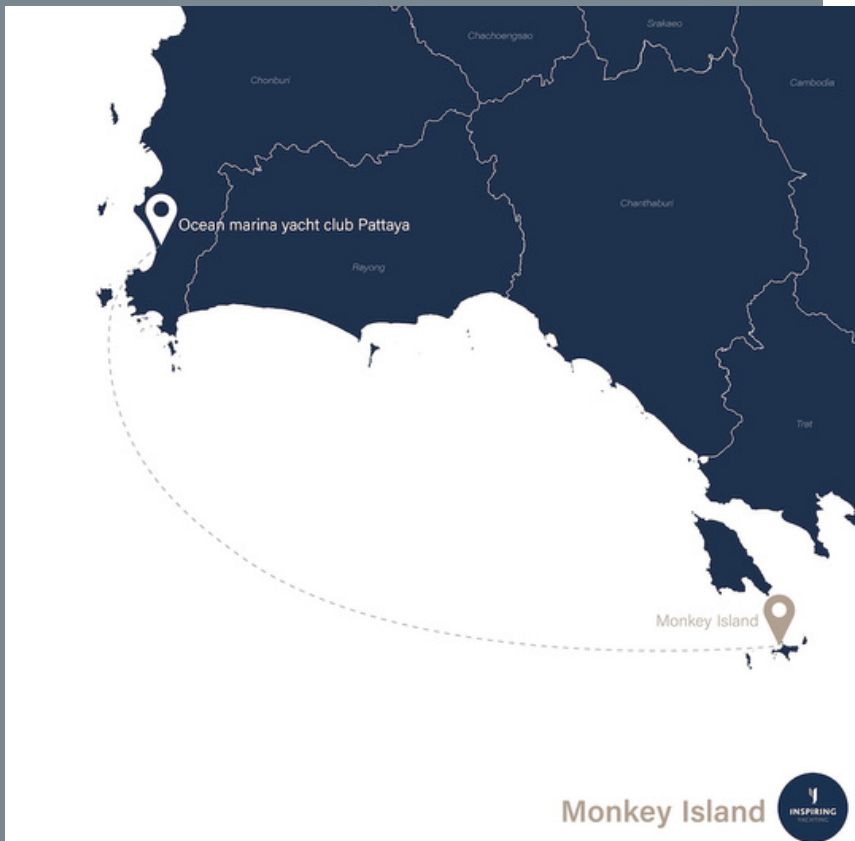

Sailing duration

Monkey Island

Trip Program

All programs commence in the morning or afternoon, with the exception of overnight programs, which can be customized to suit the preferences of our customers

Includes

Route

Typically, most programs allow for the selection of only one island, while certain programs may offer the option to choose multiple islands

Conclutions

Sailling Catamaran 45 minutes