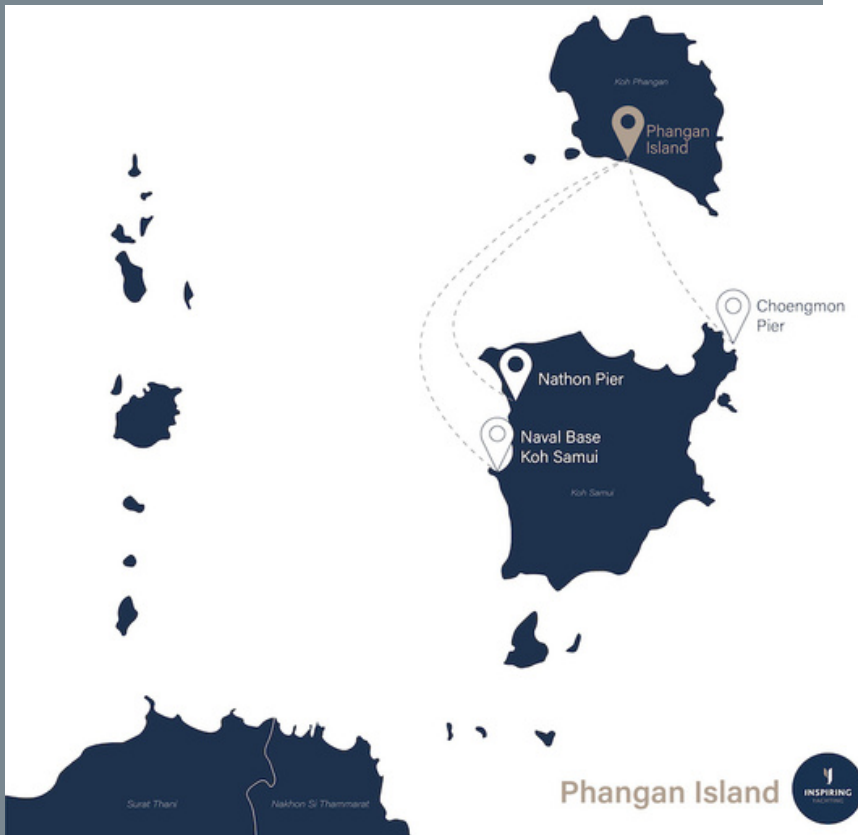

Sailing duration

Phangan Island

Trip Program

All programs commence in the morning or afternoon, with the exception of overnight programs, which can be customized to suit the preferences of our customers

Includes

Route

Typically, most programs allow for the selection of only one island, while certain programs may offer the option to choose multiple islands

Conclutions

Sailling catamaran 2 hours

Power catamaran 30 minutes - 50 minutes

Speedboat 30minutes - 45 minutes