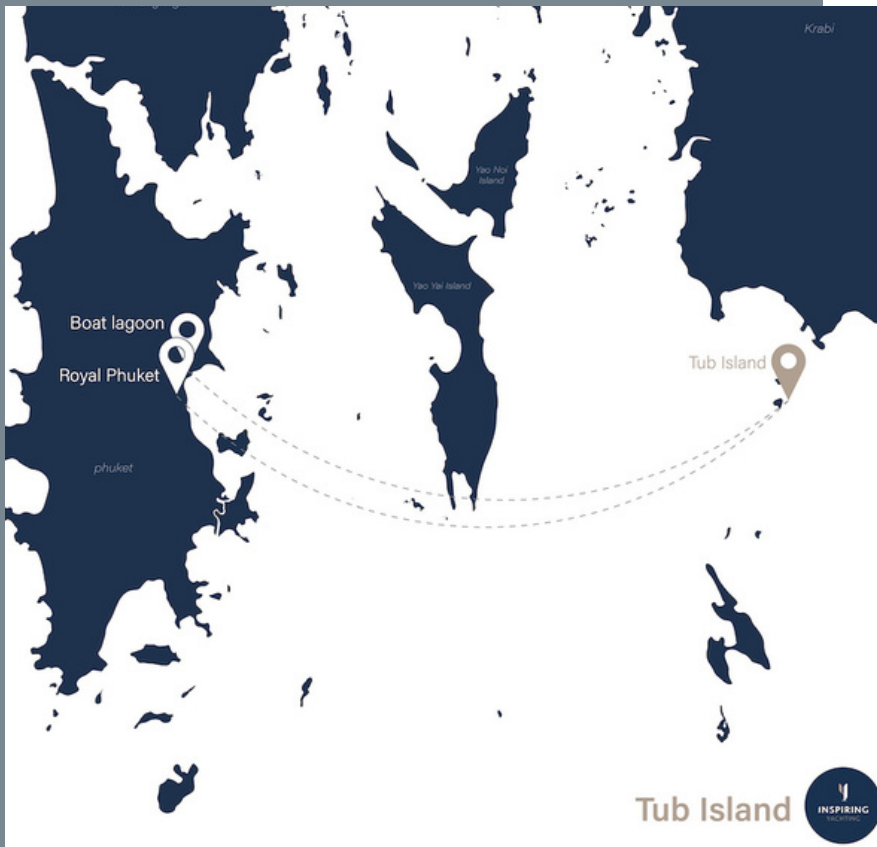

Sailing duration

Tub Island

Trip Program

All programs commence in the morning or afternoon, with the exception of overnight programs, which can be customized to suit the preferences of our customers

Includes

Route

Typically, most programs allow for the selection of only one island, while certain programs may offer the option to choose multiple islands

Conclutions

Speedboat 50 minutes - 1 hour